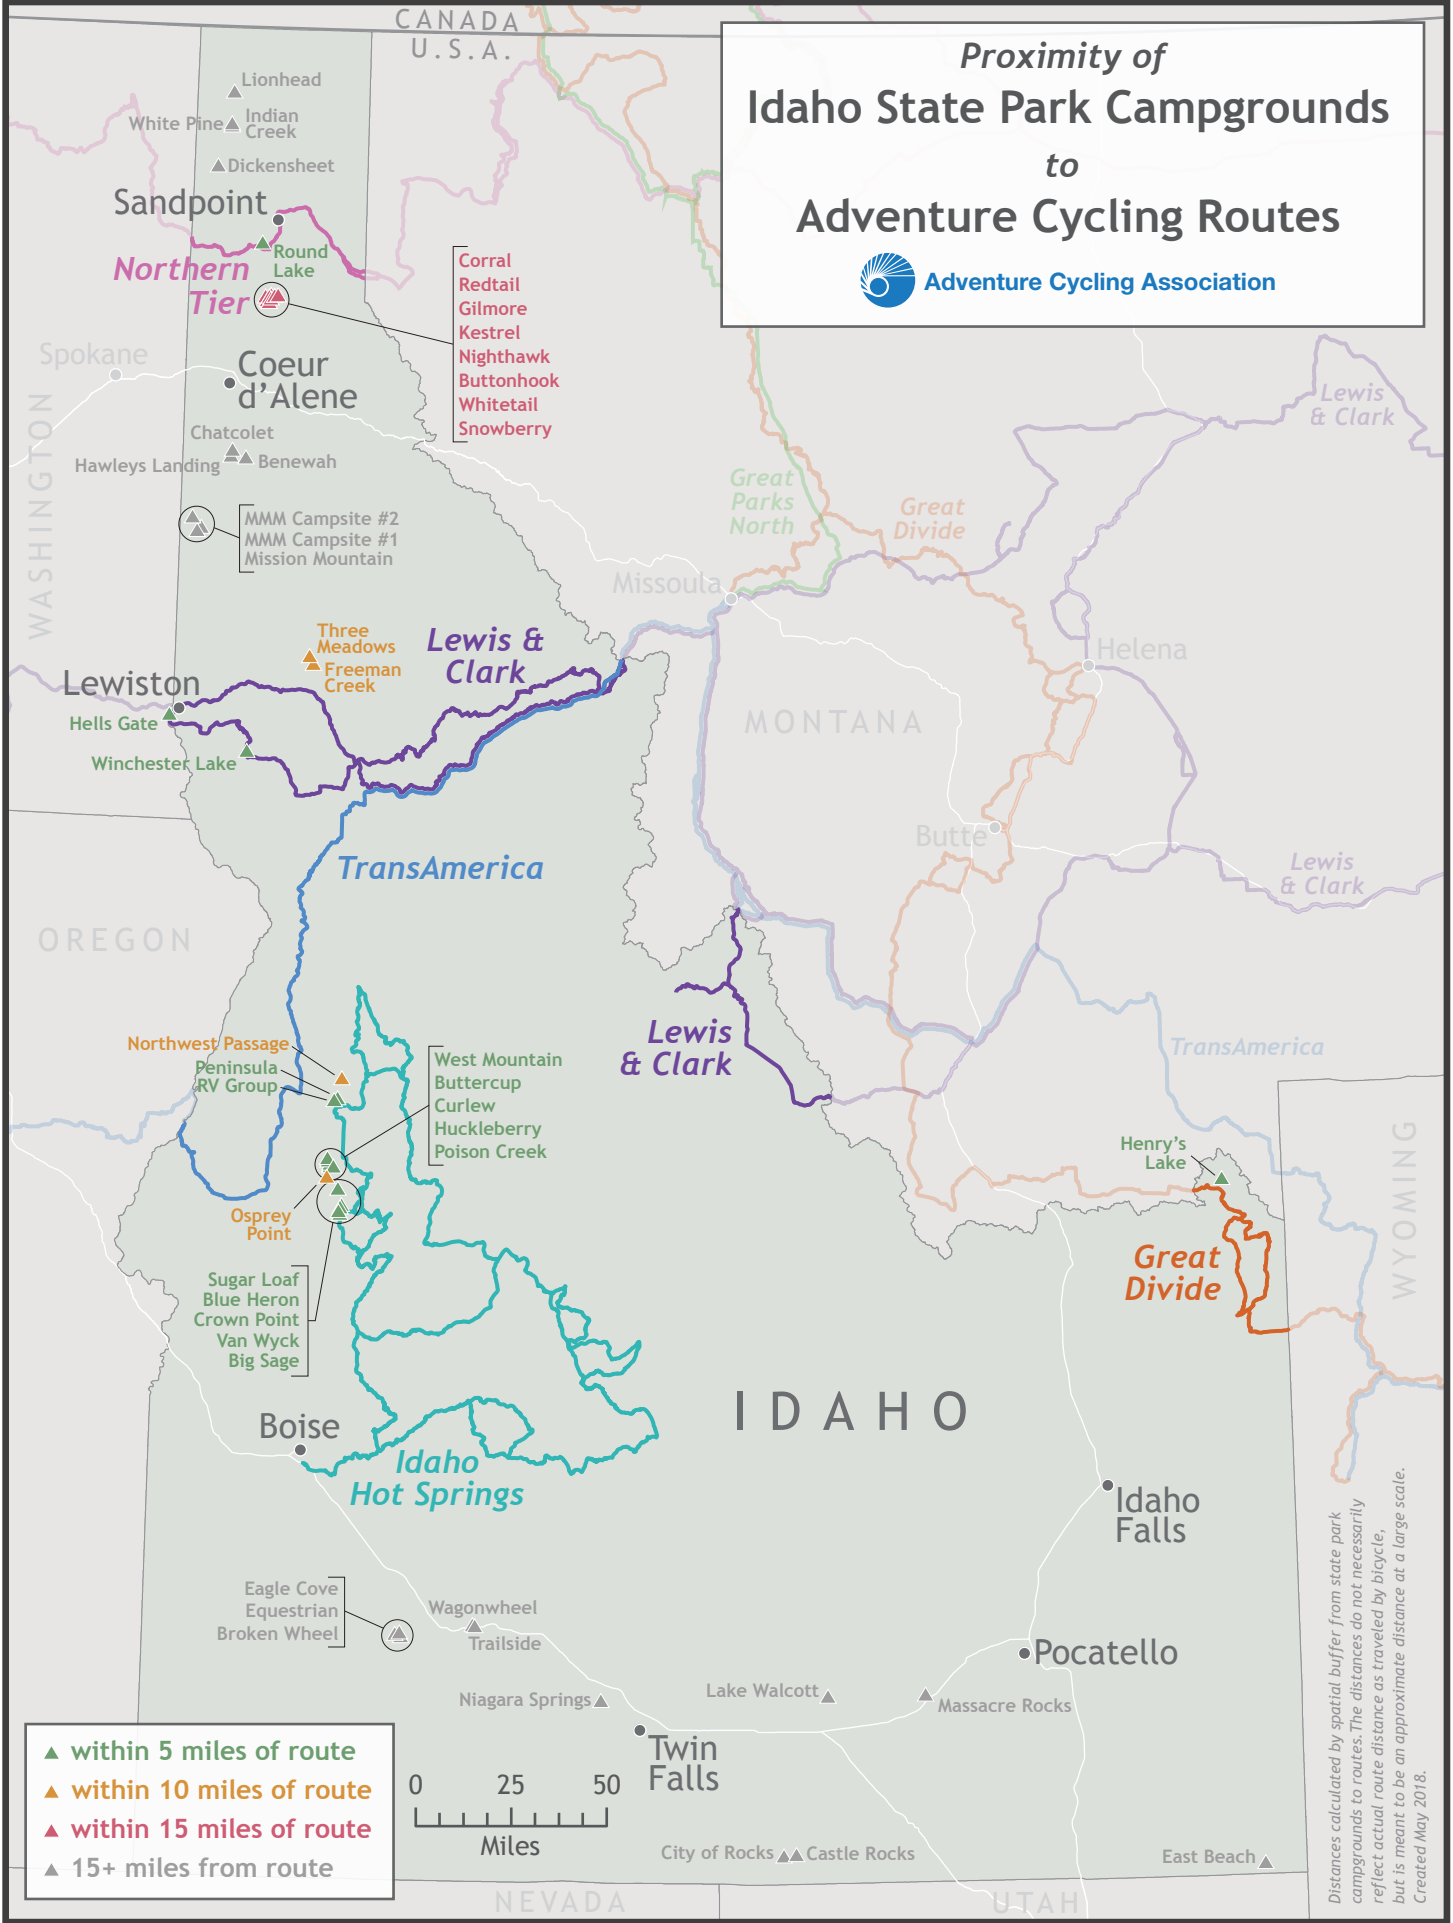

Proximity of Idaho State Park Campgrounds to Adventure Cycling Routes

- Corral
- Redtail
- Gilmore
- Kestrel
- Nighthawk
- Buttonhook
- Whitetail
- Snowberry

- White Pine
- Indian Creek
- Dickensheet
- Round Lake

- MMM Campsite #2
- MMM Campsite #1
- Mission Mountain

- Three Meadows
- Freeman Creek

- Northwest Passage
- Peninsula
- RV Group

- West Mountain
- Buttercup
- Curlew
- Huckleberry
- Poison Creek

- Sugar Loaf
- Blue Heron
- Crown Point
- Van Wyck
- Big Sage

- ▲ within 5 miles of route
- ▲ within 10 miles of route
- ▲ within 15 miles of route
- ▲ 15+ miles from route

Distances calculated by spatial buffer from state park campgrounds to routes. The distances do not necessarily reflect actual route distance as traveled by bicycle, but is meant to be an approximate distance at a large scale. Created May 2018.